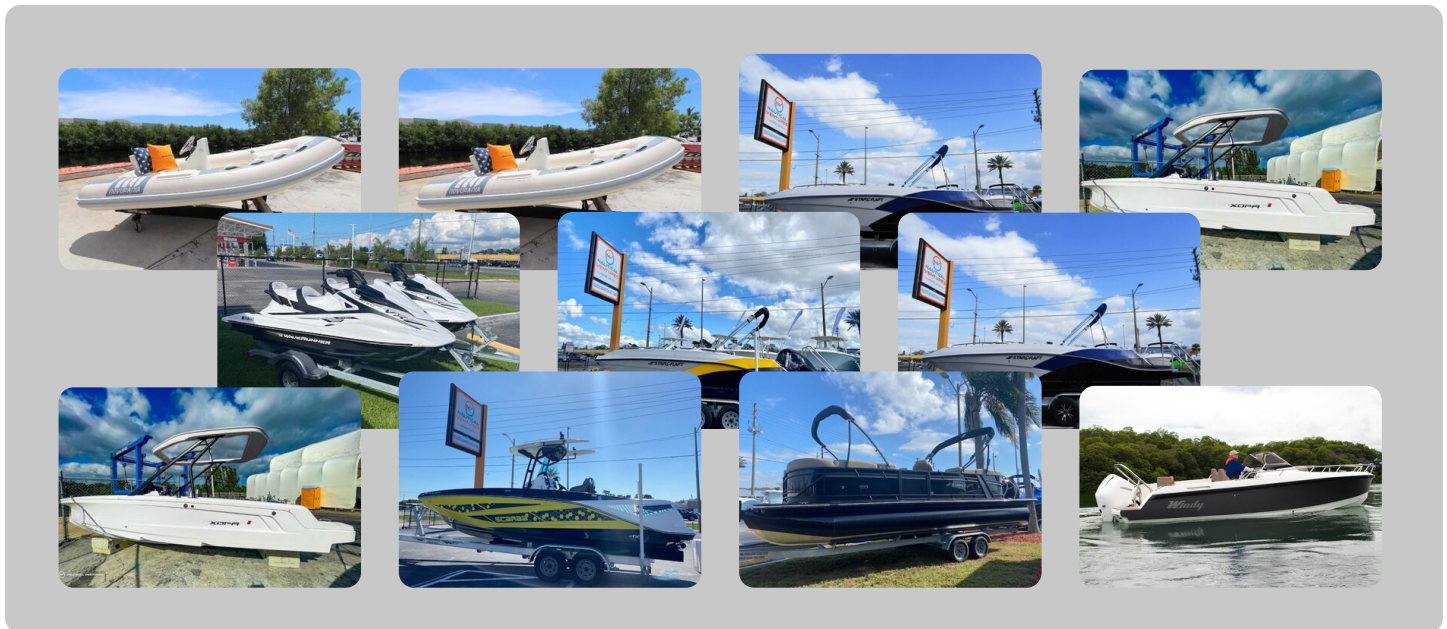

Nautical Ventures

Used power yachts for sale
New power yachts for sale

Used power yachts for sale

Yamaha WaveRunner VX Limited

US\$31,000

Tampa Bay, USA • Used • 2020

Length: 11 ft (3.35 m)

Beam: 3 ft (0.91 m)

Phone: 1-727-939-8900

Nautical Ventures

7zea.com

Scarab 255 Open ID

US\$75,000

Tampa Bay, USA • Used • 2021

Length: 25 ft (7.62 m)

Beam: 8 ft (2.44 m)

Phone: 1-727-939-8900

Nautical Ventures

7zea.com

Axopar 28 T-Top

US\$189,990

Fort Lauderdale, USA • Used • 2020

Length: 28 ft (8.53 m)

Beam: 9 ft (2.74 m)

Phone: 1-954-926-5250

Nautical Ventures

7zea.com

Sailfish 320 CC

Request price

Tampa Bay, USA • Used • 2020

Length: 34 ft (10.36 m)

Beam: 10 ft (3.05 m)