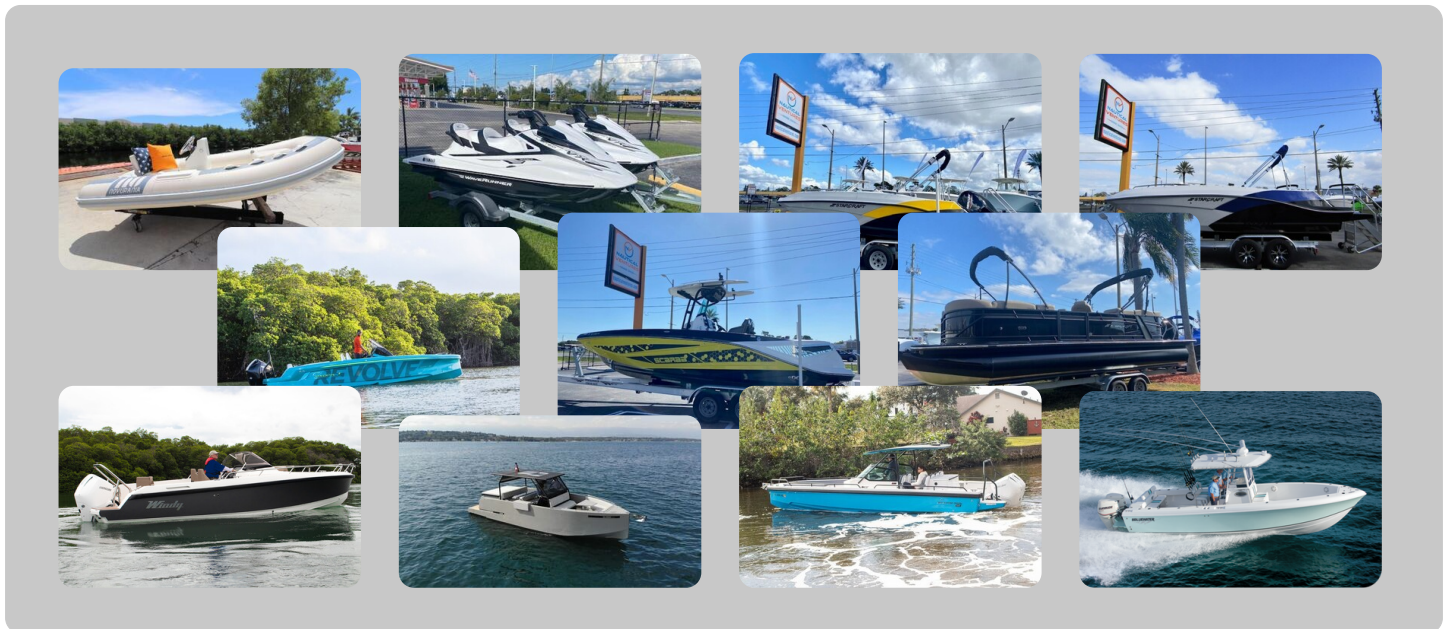

Nautical Ventures

Used power yachts for sale
New power yachts for sale

2024-11-21

Used power yachts for sale

Yamaha WaveRunner VX Limited

US\$31,000

Tampa Bay, USA • Used • 2020

Length: 11 ft (3.35 m)

Beam: 3 ft (0.91 m)

Phone: 1-727-939-8900

Nautical Ventures

7zea.com

Scarab 255 Open ID

US\$75,000

Tampa Bay, USA • Used • 2021

Length: 25 ft (7.62 m)

Beam: 8 ft (2.44 m)

Phone: 1-727-939-8900

Nautical Ventures

7zea.com

Axopar 28 T-Top

US\$189,990

Fort Lauderdale, USA • Used • 2020

Length: 28 ft (8.53 m)

Length: 26 ft (7.92 m)

Beam: 8 ft (2.44 m)

Phone: 1-954-926-5250

Nautical Ventures

7zea.com

De Antonio D28 Open

US\$259,900

Fort Lauderdale, USA • New • 2022