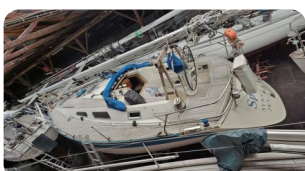

Cantiere del Trasimeno CT 43 HUNRAKEN

€60,000

Toscana, Italy • Used • 1988

Length: 13.05 m (42.81 ft)

Beam: 3.5 m (11.48 ft)

Jan Spengler

Phone: +49 4101 5155566

7zea.com

Bavaria Bavaria 38 Cruiser

€79,900

Norddeutschland, Germany • Used • 2004

Length: 12.3 m (40.35 ft)

Beam: 3.86 m (12.66 ft)

Jan Spengler

Phone: +49 4101 5155566

7zea.com

Luffe Yachts Luffe 37

€40,000

Norddeutschland, Germany • Used • 1990

Length: 11.18 m (36.68 ft)

Beam: 2.75 m (9.02 ft)

Jan Spengler

Phone: +49 4101 5155566

7zea.com

Van De Stadt Helena 35

€114,000

Norddeutschland, Germany • Used • 2006

Length: 10.5 m (34.45 ft)

Beam: 3.3 m (10.83 ft)

Jan Spengler

Phone: +49 4101 5155566

7zea.com

Dehler Delanta 76

€9,000

Norddeutschland, Germany • Used • 1975

Length: 7.6 m (24.93 ft)

Beam: 2.48 m (8.14 ft)

Jan Spengler

Phone: +49 4101 5155566

7zea.com

Siltala NAUTICAT 33

€39,000

Norddeutschland, Germany • Used • 1974

Length: 10.2 m (33.46 ft)

Beam: 3.3 m (10.83 ft)

Jan Spengler

Phone: +49 4101 5155566

7zea.com

Sweden Yachts SWEDEN 340

€64,900

Norddeutschland, Germany • Used • 1987

Length: 10.4 m (34.12 ft)

Beam: 3.5 m (11.48 ft)

Jan Spengler

Phone: +49 4101 5155566

7zea.com

Custom Spitzgatt Motorsegler

€60,000

Norddeutschland, Germany • Used • 1969

Length: 10.2 m (33.46 ft)

Beam: 3.21 m (10.53 ft)

Jan Spengler

Phone: +49 4101 5155566

7zea.com