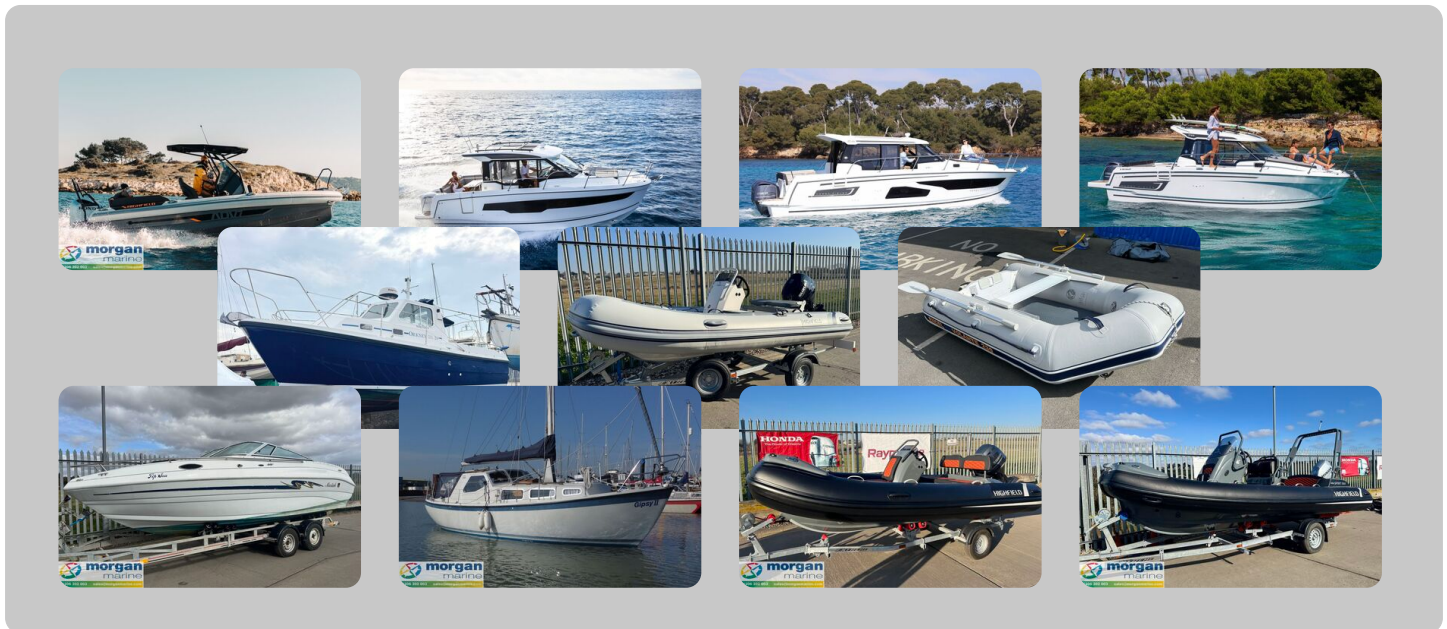

Morgan Marine

Used power yachts for sale
Used sailing yachts for sale
New power yachts for sale

Used power yachts for sale

Orkney Day Angler 24

£39,995

Brightlingsea, United Kingdom (UK) • Used • 2002

Length: 7.37 m (24.18 ft)

Beam: 2.8 m (9.19 ft)

Peter Marchant

Phone: 44(0)1206302003

Morgan Marine

7zea.com

Excel Volante 230

£595

Brightlingsea, United Kingdom (UK) • Used • 2021