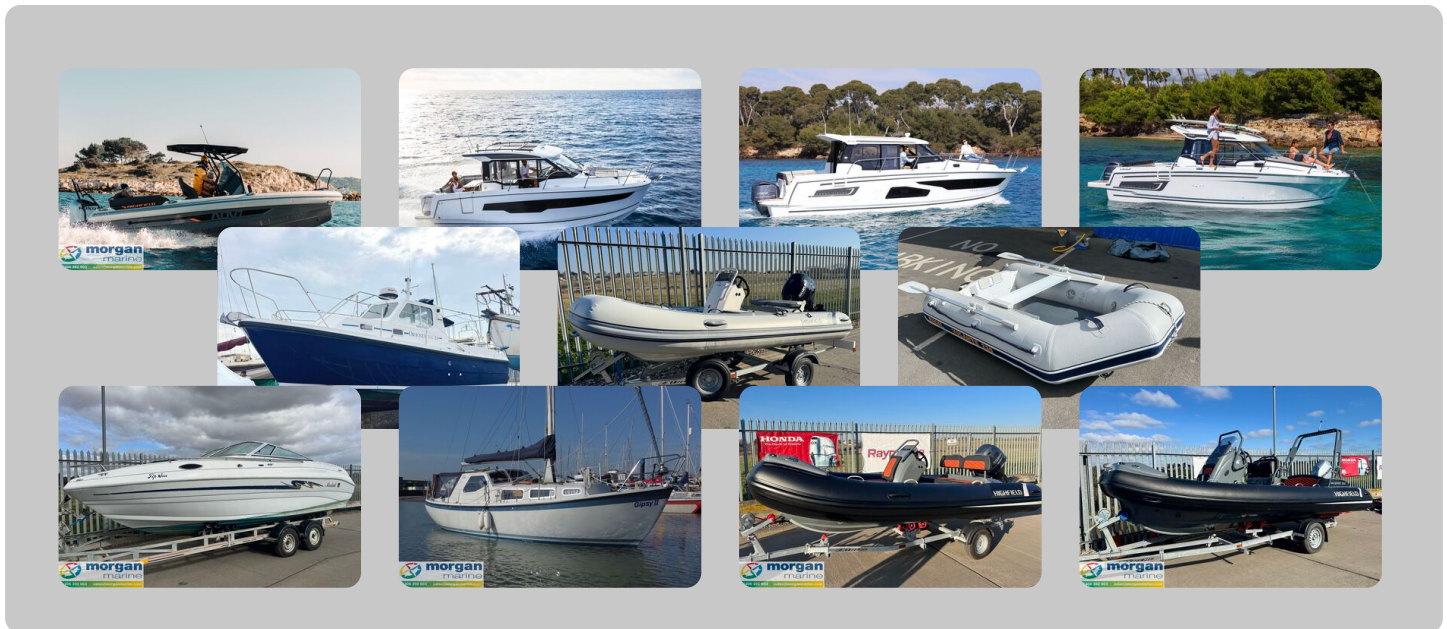

Morgan Marine

Used power yachts for sale  
Used sailing yachts for sale  
New power yachts for sale

## Orkney Day Angler 24

£39,995

Brightlingsea, United Kingdom (UK) • Used • 2002

Length: 7.37 m (24.18 ft)

Beam: 2.8 m (9.19 ft)

Peter Marchant

Phone: 44(0)1206302003

Morgan Marine

## Excel Volante 230

£595

Brightlingsea, United Kingdom (UK) • Used • 2021

Length: 2 m (6.56 ft)

Beam: 1.38 m (4.53 ft)

Peter Marchant

Phone: 44(0)1206302003

Morgan Marine