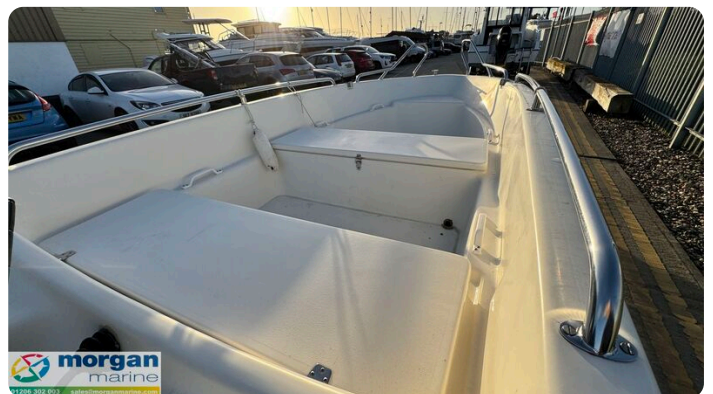

Deck: GRP hull. Fenders. Stainless Steel mooring cleats. Stainless Steel hand rails. Open bow pulpit. Stainless Steel fold up boarding ladder. Outboard motor engine cover. Full boat cover. Rubbing strake. Open boat with 2x bench style seats with storage. Grab handles.

Cabin: N/A

Electronics: No electronics.

Machinery: 2011 Yamaha F20 BMHL outboard with pull start.

Trailer: 2 wheel roller trailer with jockey wheel, winch, hitch and lightboard. NB - the road trailer may not be in serviceable road worthy condition. It is recommended the buyer should inspect and service accordingly prior to use on public roads.

General information

Make:	Yamarin
Model:	42 Open
Year:	2007
Condition:	Used

Engine

Engine type:	
Fuel type:	Gasoline

Measurements

Length:	4.25 m (13.94 ft)
Beam:	1.68 m (5.51 ft)
Deep:	0.6 m (1.97 ft)
Weight:	0 ( )

Accommodation

Cabins:	0
Berths:	0

Images