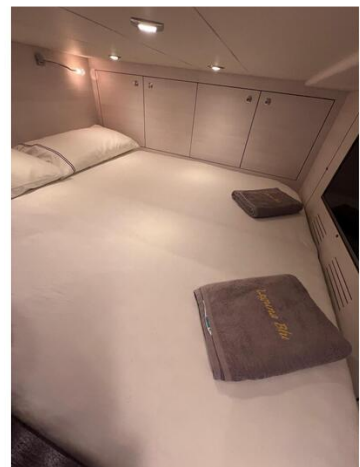

Solemar 44.1 Oceanic