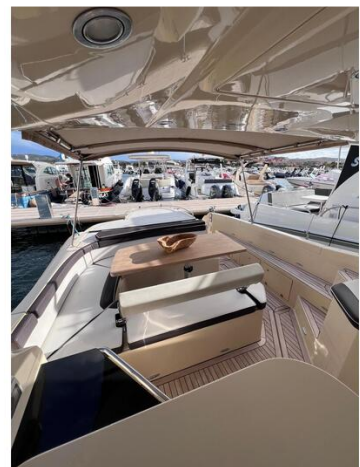

Solemar 44.1 Oceanic