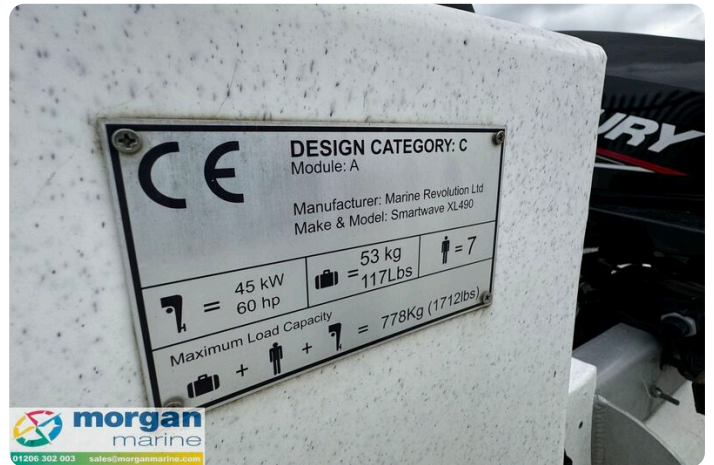

Smartwave-XL-490-model