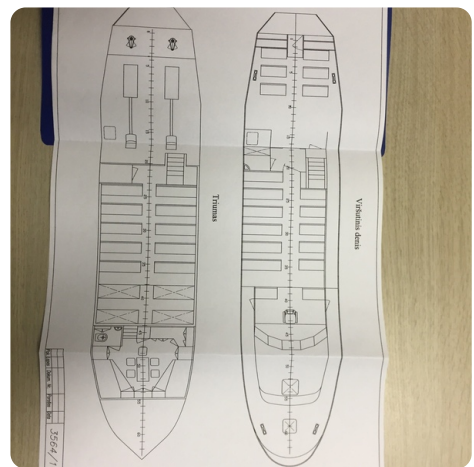

General information

Make:	Silute
Model:	Dagpassagiersschip
Year:	1990
Condition:	Used
Engine type:	

Measurements

Length:	20.2 m (66.27 ft)
Beam:	4.4 m (14.44 ft)
Deep:	1.2 m (3.94 ft)

Accommodation

Cabins:	0
Berths:	0