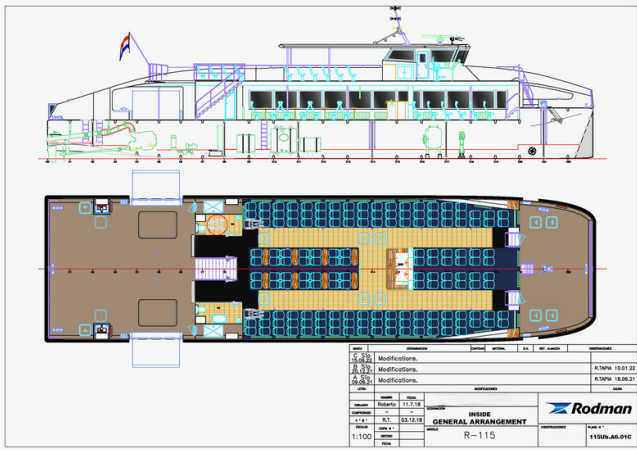

Details

Make:	RODMAN
Model:	Catamaran Passenger Ship 248 Pax RODMAN 115
Year:	2023
Condition:	Used
Engine:	MAN D2868LE443 900 CV - 16.16l 8 cylinders, 900 hp
Engine type:	
Fuel type:	Diesel
Length:	34.95 m (114.67 ft)
Beam:	9.09 m (29.82 ft)
Cabins:	0
Berths:	0

Measurements

Length:	34.95 m (114.67 ft)
Beam:	9.09 m (29.82 ft)
Deep:	1.41 m (4.63 ft)
Weight:	0 kg (0.00 lb)

Accommodation

Cabins:	0
Berths:	0

Barcelona Yachting

Port Olímpic - Local 14

08005 Barcelona

Spain