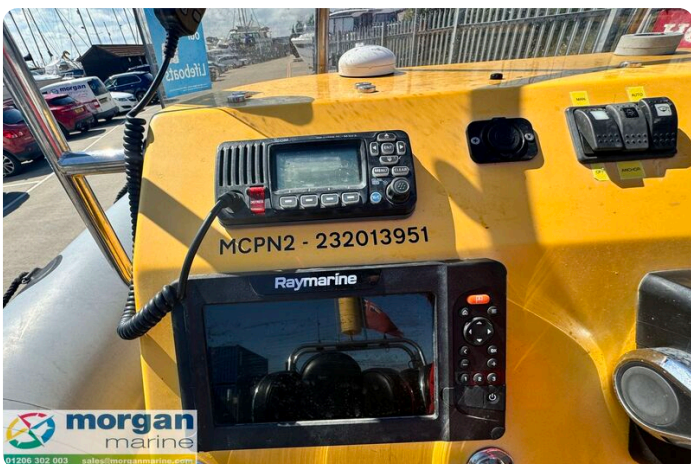

Details

Make:	Ribcraft
Model:	7.8
Year:	2007
Condition:	Used
Engine:	, 660 hp
Engine type:	
Length:	7.8 m (25.59 ft)
Beam:	2.7 m (8.86 ft)
Cabins:	0
Berths:	0

Morgan Marine

7zea.com

Description

EN

Ribcraft 7.8 with Suzuki DF250 offering great performance and handling. The Ribcraft 7.8 has been designed as a tough commercial and pleasure boat for all weather and sea conditions. The 7.8 hull carries a pedigree and reputation as one of the smoothest and toughest hulls around. A very versatile RIB which can be used as a club boat, tender, work boat, rescue boat and more. This boat has been commercially coded to Cat 4 Workboat code (20nm). This boat has great extras including Raymarine chartplotter, Icom VHF, Raymarine VHF and more! Early viewing is highly recommended.

Cabin: N/A

Cockpit: Centre console with windscreen + handles and engine controls. 4x independent jockey seats with backrests with storage underneath them. Compass.

Electronics: Raymarine Elements chartplotter. Icom VHF DSC radio. Raymarine AIS transmitter and receiver. Navigation lights. Anchor light. Fuel /Trim/ RPM gauges.

Machinery: Suzuki DF250HP outboard with power trim and tilt. 260 Litre fuel tank.

Launching Trolley: Rapide twin axle roller launching trolley with winch.

General information

Make:	Ribcraft
Model:	7.8
Year:	2007
Condition:	Used

Engine

Engine:	, 660 hp
Engine type:	

Measurements

Length:	7.8 m (25.59 ft)
Beam:	2.7 m (8.86 ft)
Deep:	0 m (0.00 ft)
Weight:	0 ()

Accommodation

Cabins:	0
Berths:	0

Images

Morgan Marine