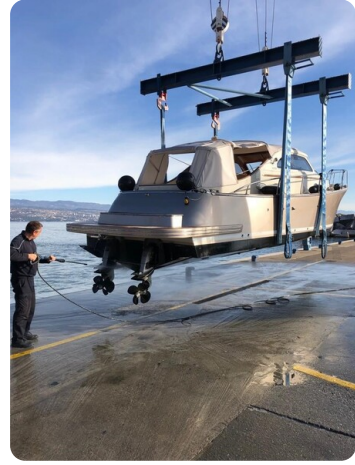

Rapsody R36

€185,000 • Croatia Croatia • Used • 2009

Presented by

Nicole Knapić
Phone: +385 91 5731136

Superum Yachting

ACI marina Rovinj
52210 Rovinj
Croatia

Details

Make:	Rapsody
Model:	R36
Year:	2009
Condition:	Used
Hull:	Fiberglass
Engine:	Volvo Penta, 2x 225 hp
Engine type:	
Fuel type:	Diesel
Fuel tank:	600 l (158.50 gal)
Length:	11.4 m (37.40 ft)
Beam:	3.55 m (11.65 ft)
Cabins:	2
Berths:	2

Superum
Yachting

7zea.com

Description

Galley equipment

- Fridge
- Air conditioning

Electrical equipment

- Battery charger
- Generator

Navigation equipment

- Depthsounder
- Plotter
- Log-speedometer

General equipment

- Bimini

General information

Make:	Rapsody
Model:	R36
Year:	2009
Condition:	Used
Hull:	Fiberglass

Engine

Engine:	Volvo Penta, 2x 225 hp
Engine type:	
Fuel type:	Diesel
Fuel tank:	600 l (158.50 gal)

Measurements

Length:	11.4 m (37.40 ft)
Beam:	3.55 m (11.65 ft)
Deep:	0.7 m (2.30 ft)
Weight:	0 kg (0.00 lb)

Accommodation

Cabins:	2
Berths:	2

Images

IMG-20241125-WA0020

IMG-20241125-WA0017

IMG-20241125-WA0019