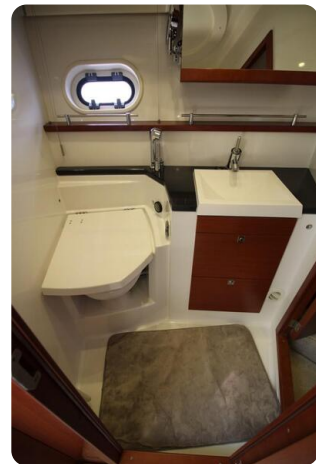

Prestige 440S Fresh water only