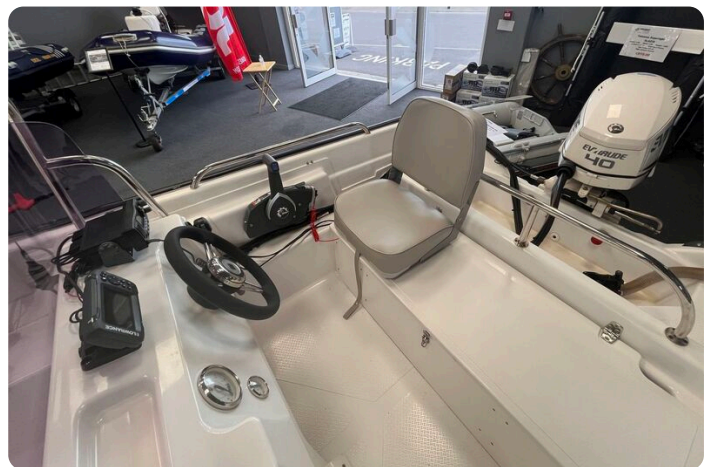

Nautilus-440-chair