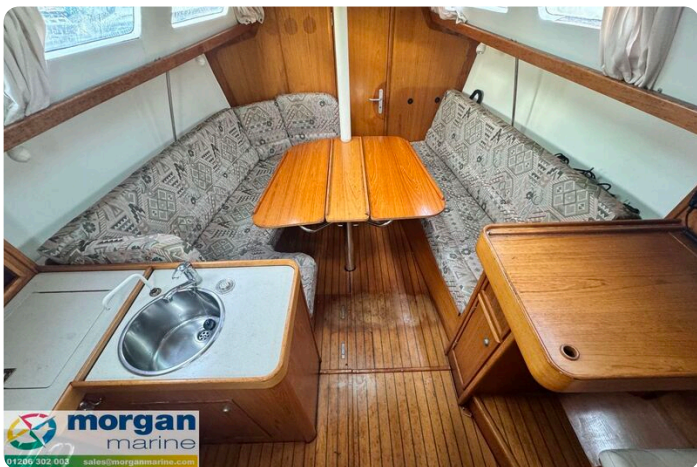

Jeanneau-Sun-Fast-31-