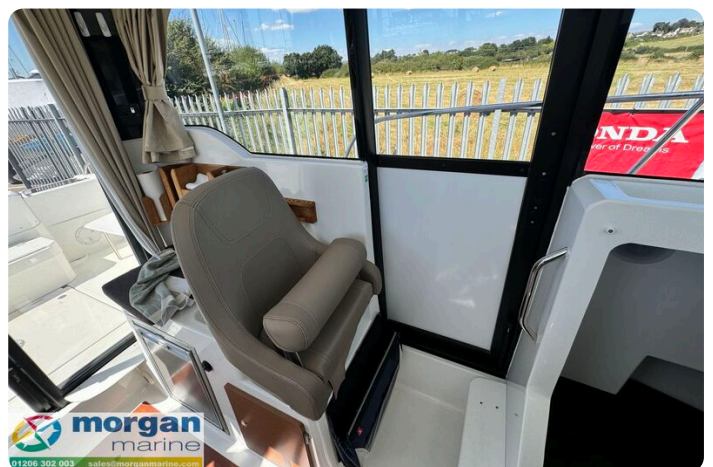

Jeanneau-Merry-Fisher-755-Marlin-co-pilot-seat