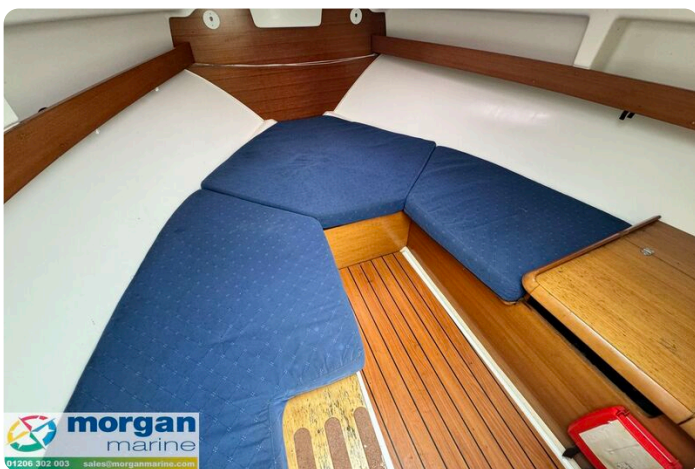

Jeanneau-Leader-625-berth