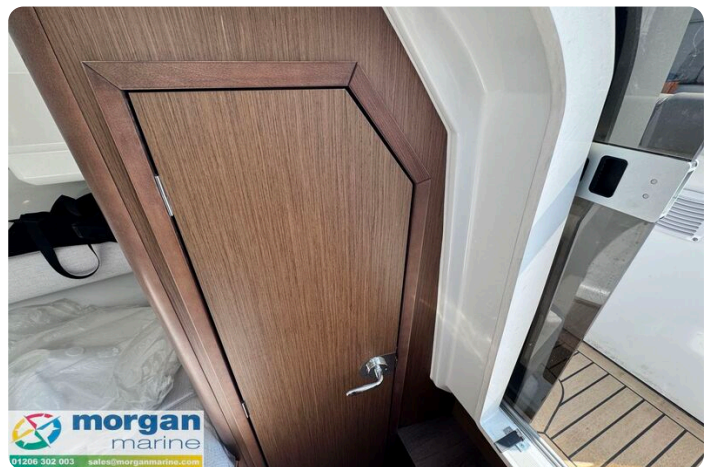

Jeanneau Cap Camarat 7.5 WA S3 - toilet door