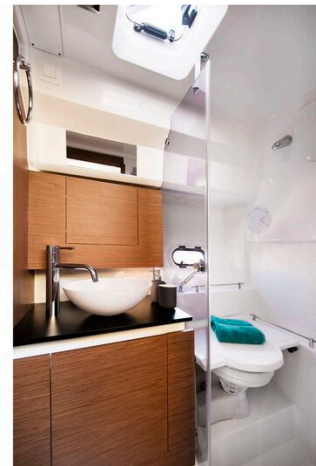

Cabin: Transparent sliding door. Forward 2 berth cabin with storage, hatch to deck + hull windows + opening portholes. Aft double berth cabin with storage, opening portholes and hull windows. Galley with stainless steel sink, 220v vitroceramic cooktop (in lieu of standard gas stove), upgraded 80L fridge and opening porthole. Toilet compartment with marine toilet and separate shower, plus hatch to deck and opening portholes.

# Images

Jeanneau Cap Camarat 10.5 WA

Jeanneau Cap Camarat 10.5 WA - view from forward cabin to aft cabin

Jeanneau Cap Camarat 10.5 WA - forward cabin

Jeanneau Cap Camarat 10.5 WA - toilet compartment

Jeanneau Cap Camarat 10.5 WA - galley in cabin