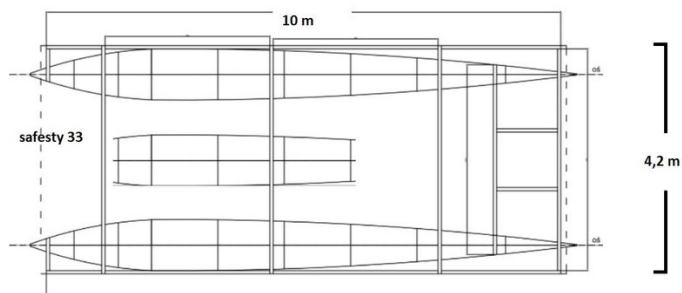

c0680385-806c-4106-85f6-6fdea3f0087e