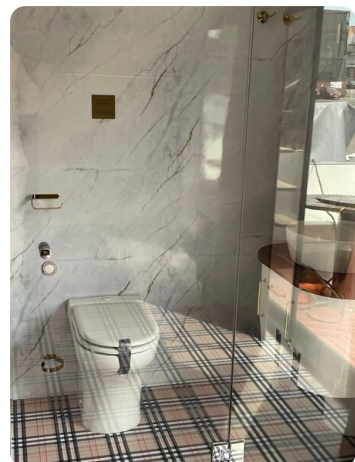

99cf6610-b9cf-4f43-a14d-d2a5856f2e5a