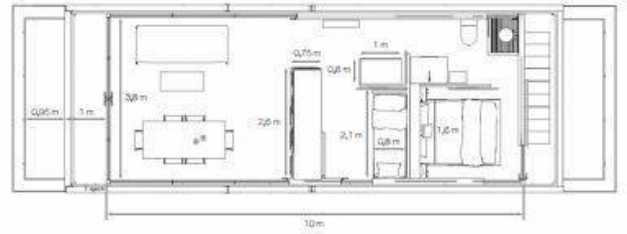

General information

Make:	Houseboat
Model:	The Yacht House 40
Year:	2024
Condition:	New
Engine type:	

Measurements

Length:	12 m (39.37 ft)
Beam:	4.5 m (14.76 ft)
Deep:	0.5 m (1.64 ft)

Accommodation

Cabins:	0
Berths:	0