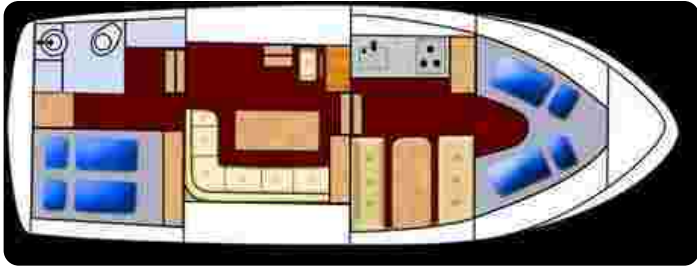

General information

Make:	Hollandia
Model:	1000
Year:	1991
Condition:	Used
Engine type:	

Measurements

Length:	10 m (32.81 ft)
Beam:	3.4 m (11.15 ft)
Deep:	0.9 m (2.95 ft)

Accommodation

Cabins:	0
Berths:	0

Images