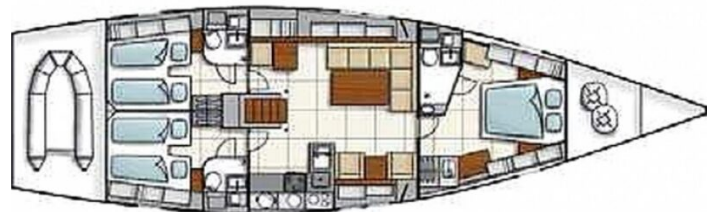

- Compass
- Depthsounder
- Wind instrument
- Autopilot
- VHF
- Plotter
- Log-speedometer
- Radar

General equipment

- TV
- CD player
- Spray hood
- Bimini

General information

Make:	Hanse
Model:	540e
Year:	2008
Condition:	Used
Hull:	Fiberglass

5.gr

8.gr

IMG-20241025-WA0031

IMG-20241025-WA0041

6.gr

layout

Superum Yachting

ACI marina Rovinj