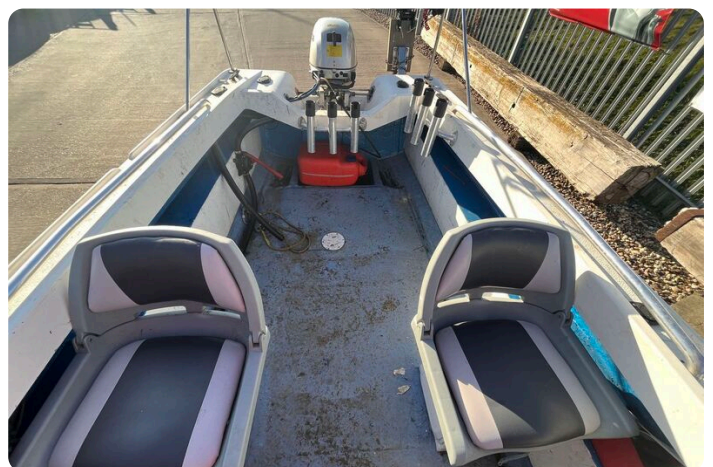

Make:	Fisherman
Model:	17
Year:	0
Condition:	Used
Engine:	, 250 hp
Engine type:	
Length:	5.18 m (16.99 ft)
Beam:	0 m (0.00 ft)
Cabins:	0
Berths:	0

Morgan Marine

7zea.com

Description

EN

17ft Fisherman for sale at Morgan Marine. This fisherman 17 is perfect for days out fishing with family or friends or equally cruising up and down the local rivers. With new full canopy and spray hood it can be used at any time of the year. Powered by Honda 20HP this boat is ready to hit the water - Perfect for Morgan Marines park and ride service!

Deck: New full cover. New spray hood. Open deck. Anchor, chain and rope. Front storage locker. Stainless steel arch. Stainless steel handrails. Fishing rod holders.

Cabin: N/a

Cockpit: Helm and co-pilot upholstered folding seats with storage underneath. Console with engine controls and steering wheel.

Accommodation

Cabins:	0
Berths:	0

Images

Fisherman 17 clinker boat - clinker style hull

Fisherman 17 clinker boat - bow

Fisherman 17 clinker boat - canopy frame

Fisherman 17 clinker boat - steering wheel and engine controls

Fisherman 17 clinker boat - canopy

Fisherman 17 clinker boat - view towards bow with canopy

Fisherman 17 clinker boat - view of deck towards aft

Fisherman 17 clinker boat - view towards aft

Fisherman 17 clinker boat - VHF