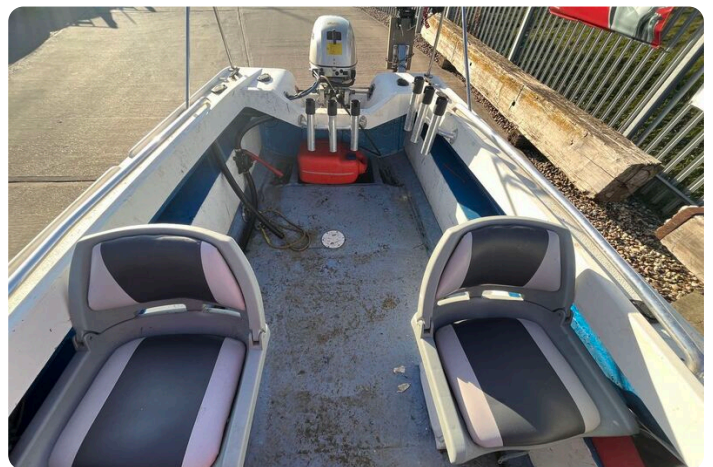

Make:	Fisherman
Model:	17
Year:	0
Condition:	Used
Engine:	, 660 hp
Engine type:	
Length:	5.18 m (16.99 ft)
Beam:	0 m (0.00 ft)
Cabins:	0
Berths:	0

Morgan Marine

7zea.com

Description

EN

17ft Fisherman for sale at Morgan Marine. This fisherman 17 is perfect for days out fishing with family or friends or equally cruising up and down the local rivers. With new full canopy and spray hood it can be used at any time of the year. Powered by Honda 20HP this boat is ready to hit the water - Perfect for Morgan Marines park and ride service!

Deck: New full cover. New spray hood. Open deck. Anchor, chain and rope. Front storage locker. Stainless steel arch. Stainless steel handrails. Fishing rod holders.

Cabin: N/a

Cockpit: Helm and co-pilot upholstered folding seats with storage underneath. Console with engine controls and steering wheel.

Accommodation

Cabins:	0
Berths:	0

Images

Fisherman 17 clinker boat - clinker style hull

Fisherman 17 clinker boat - bow

Fisherman 17 clinker boat - canopy frame

Fisherman 17 clinker boat - steering wheel and engine controls

Fisherman 17 clinker boat - canopy

Fisherman 17 clinker boat - view towards bow with canopy

Fisherman 17 clinker boat - view of deck towards aft

Fisherman 17 clinker boat - view towards aft

Fisherman 17 clinker boat - VHF