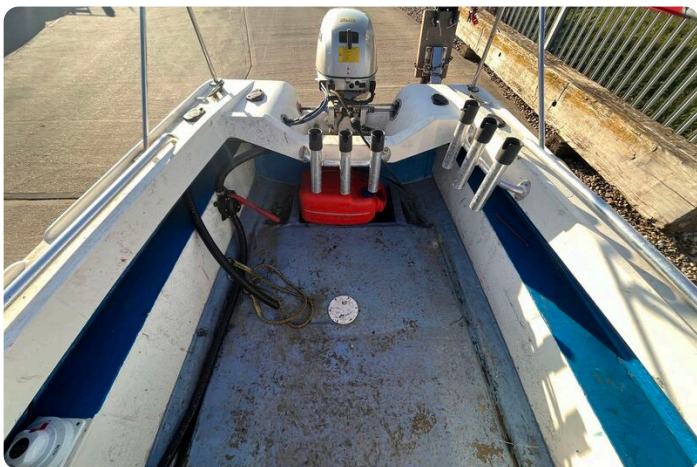

Make:	Fisherman
Model:	17
Year:	0
Condition:	Used
Engine:	, 660 hp
Engine type:	
Length:	5.18 m (16.99 ft)
Beam:	0 m (0.00 ft)
Cabins:	0
Berths:	0

Morgan Marine

7zea.com

Description

EN

17ft Fisherman for sale at Morgan Marine. This fisherman 17 is perfect for days out fishing with family or friends or equally cruising up and down the local rivers. With new full canopy and spray hood it can be used at any time of the year. Powered by Honda 20HP this boat is ready to hit the water - Perfect for Morgan Marines park and ride service!

Deck: New full cover. New spray hood. Open deck. Anchor, chain and rope. Front storage locker. Stainless steel arch. Stainless steel handrails. Fishing rod holders.

Cabin: N/a

Cockpit: Helm and co-pilot upholstered folding seats with storage underneath. Console with engine controls and steering wheel.

Accommodation

Cabins:	0
Berths:	0

Images

Fisherman 17 clinker boat - clinker style hull

Fisherman 17 clinker boat - bow

Fisherman 17 clinker boat - canopy frame

Fisherman 17 clinker boat - steering wheel and engine controls

Fisherman 17 clinker boat - canopy

Fisherman 17 clinker boat - view towards bow with canopy

Fisherman 17 clinker boat - view of deck towards aft

Fisherman 17 clinker boat - view towards aft

Fisherman 17 clinker boat - VHF