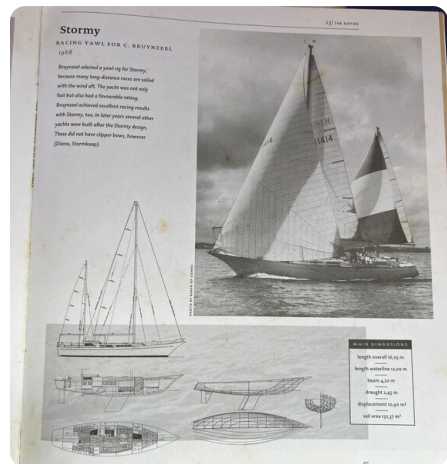

Engine

Engine:	YANMAR 4JH4-HTE, 115 hp
Engine type:	
Fuel type:	Diesel

Measurements

Length:	16.85 m (55.28 ft)
Beam:	4.2 m (13.78 ft)
Deep:	2.7 m (8.86 ft)
Weight:	0 kg (0.00 lb)

Accommodation

Cabins:	0
Berths:	0