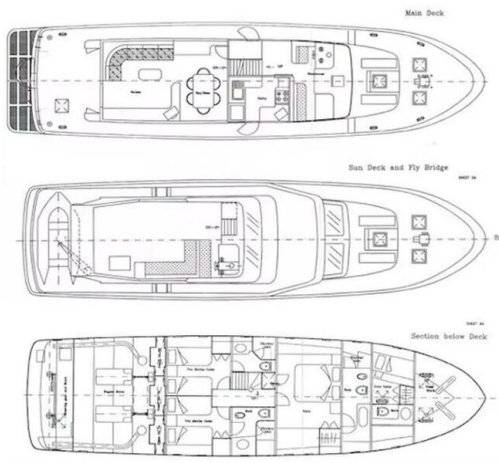

- Compass
- Depthsounder
- Autopilot
- VHF
- Plotter
- Log-speedometer
- Radar

Sail & Rig equipment

- Spinnaker

General equipment

- TV
- DVD player
- Bimini

General information

Make:	CCYD
Model:	200
Year:	1990
Condition:	Used
Hull:	Steel

Engine

Engine:	Caterpillar, 2x 275 hp
Engine type:	Inboard engine
Fuel type:	Diesel
Fuel tank:	6000 l (1,585.04 gal)

Measurements

Length:	20 m (65.62 ft)
Beam:	5.2 m (17.06 ft)
Deep:	1.7 m (5.58 ft)
Weight:	78080 kg (172,134.04 lb)

IMGA1206

info@superum-yachting.com

IMGA1276t

info@superum-yachting.com

IMGA1286

LAYOUT

Superum Yachting

ACI marina Rovinj