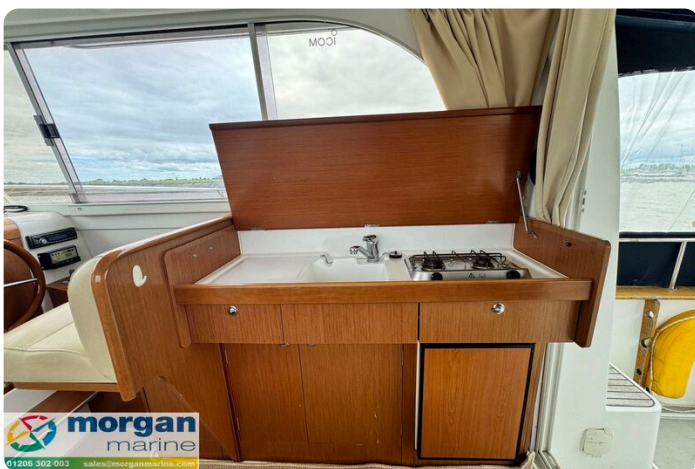

Beneteau-Antares-9-cooker