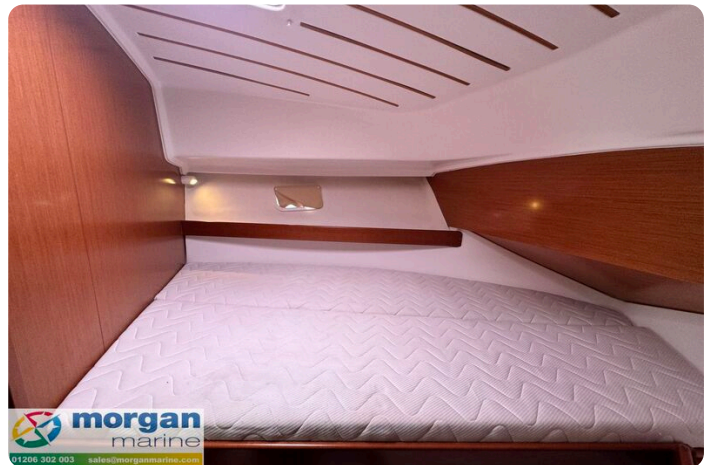

Cabin: Forward main cabin with 2 berths with deck windows and storage. Storage outside cabin to starboard side. Toilet compartment with toilet, sink, storage and shower head.

Cockpit: Wheelhouse with aft sliding door. Large glass windscreen with windscreen wipers. Helm position with pilot seat, dash with full engine controls, electronics and compass. Galley to starboard side with sink, gas burner, fridge and storage. Port side L - shaped seating saloon with table. Co-pilot bench sea. Wheelhouse curtains.

Beneteau-Antares-9-table

Beneteau-Antares-9-side-view

Beneteau-Antares-9-side

Beneteau-Antares-9-front

Beneteau-Antares-9-canopy-2

Beneteau-Antares-9-roof

Beneteau-Antares-9-canopy

Beneteau-Antares-9-side-2