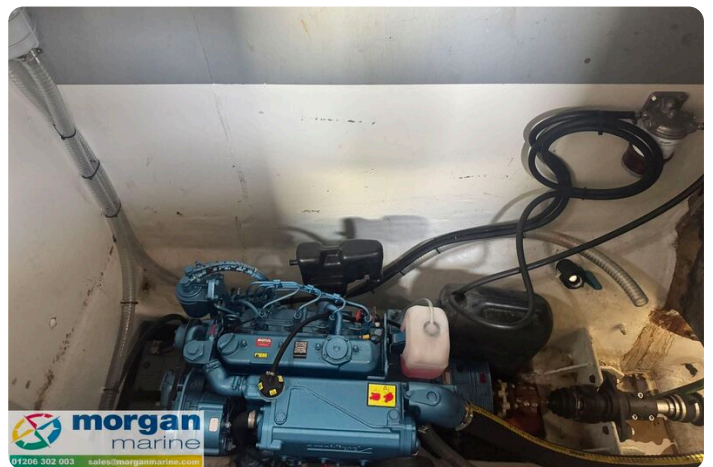

40ft sailing sloop yacht project boat - engine